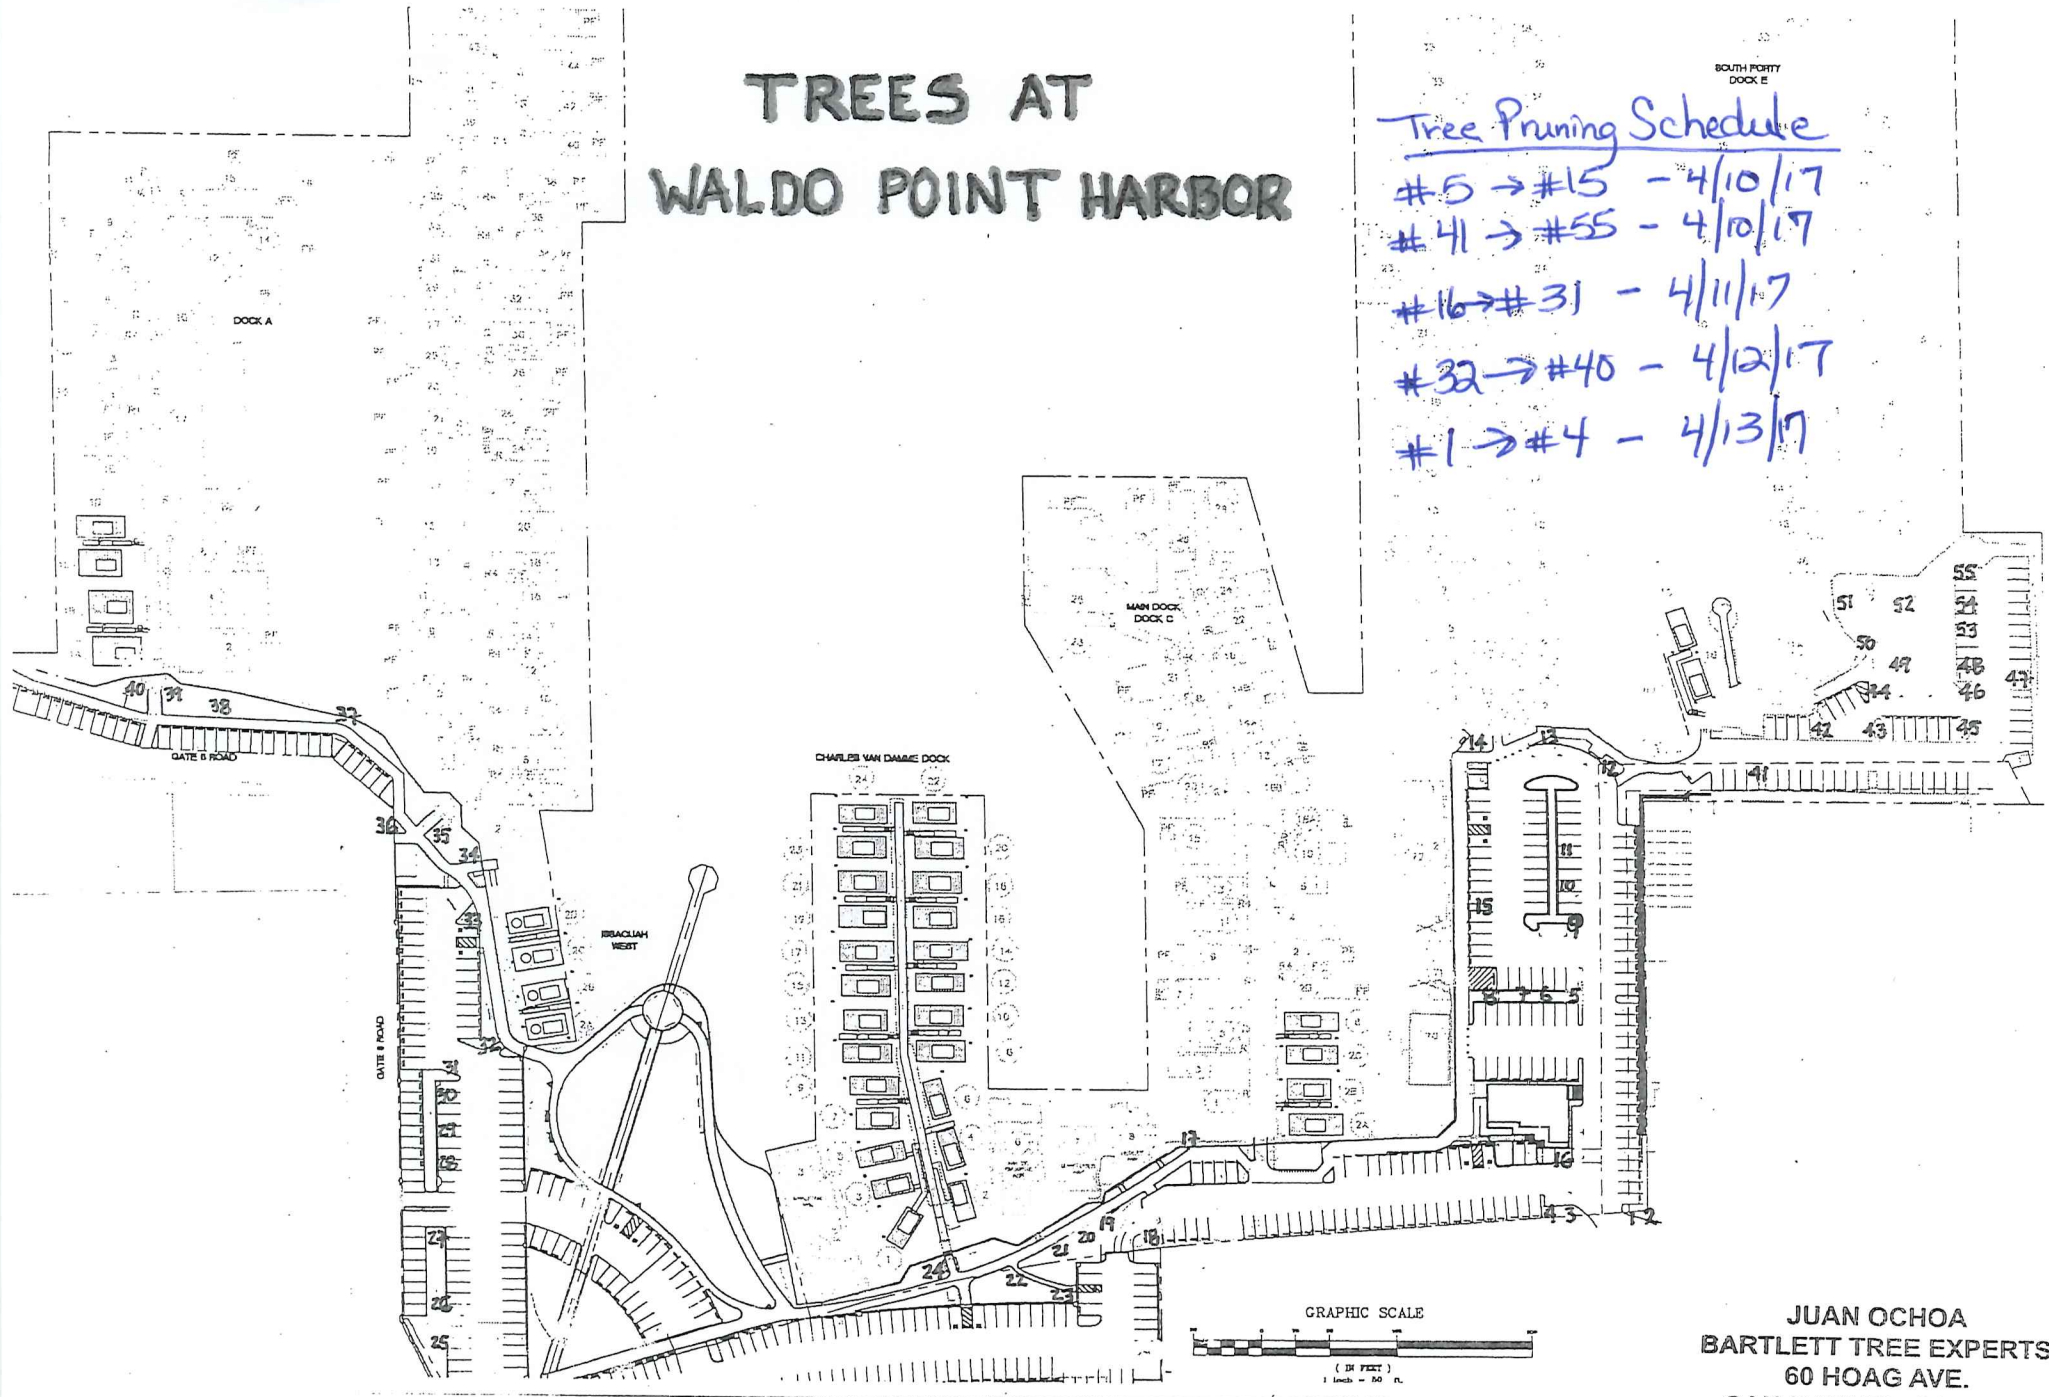

TREES AT WALDO POINT HARBOR

SOUTH POINT
DOCK E

Tree Pruning Schedule

- #5 → #15 - 4/10/17
- #41 → #55 - 4/10/17
- #16 → #31 - 4/11/17
- #32 → #40 - 4/12/17
- #1 → #4 - 4/13/17

JUAN OCHOA
BARTLETT TREE EXPERTS
60 HOAG AVE.
SAN RAFAEL, CA 94901
(415) 472-4300- FAX:(415) 472-8650
email - jochoa@bartlett.com