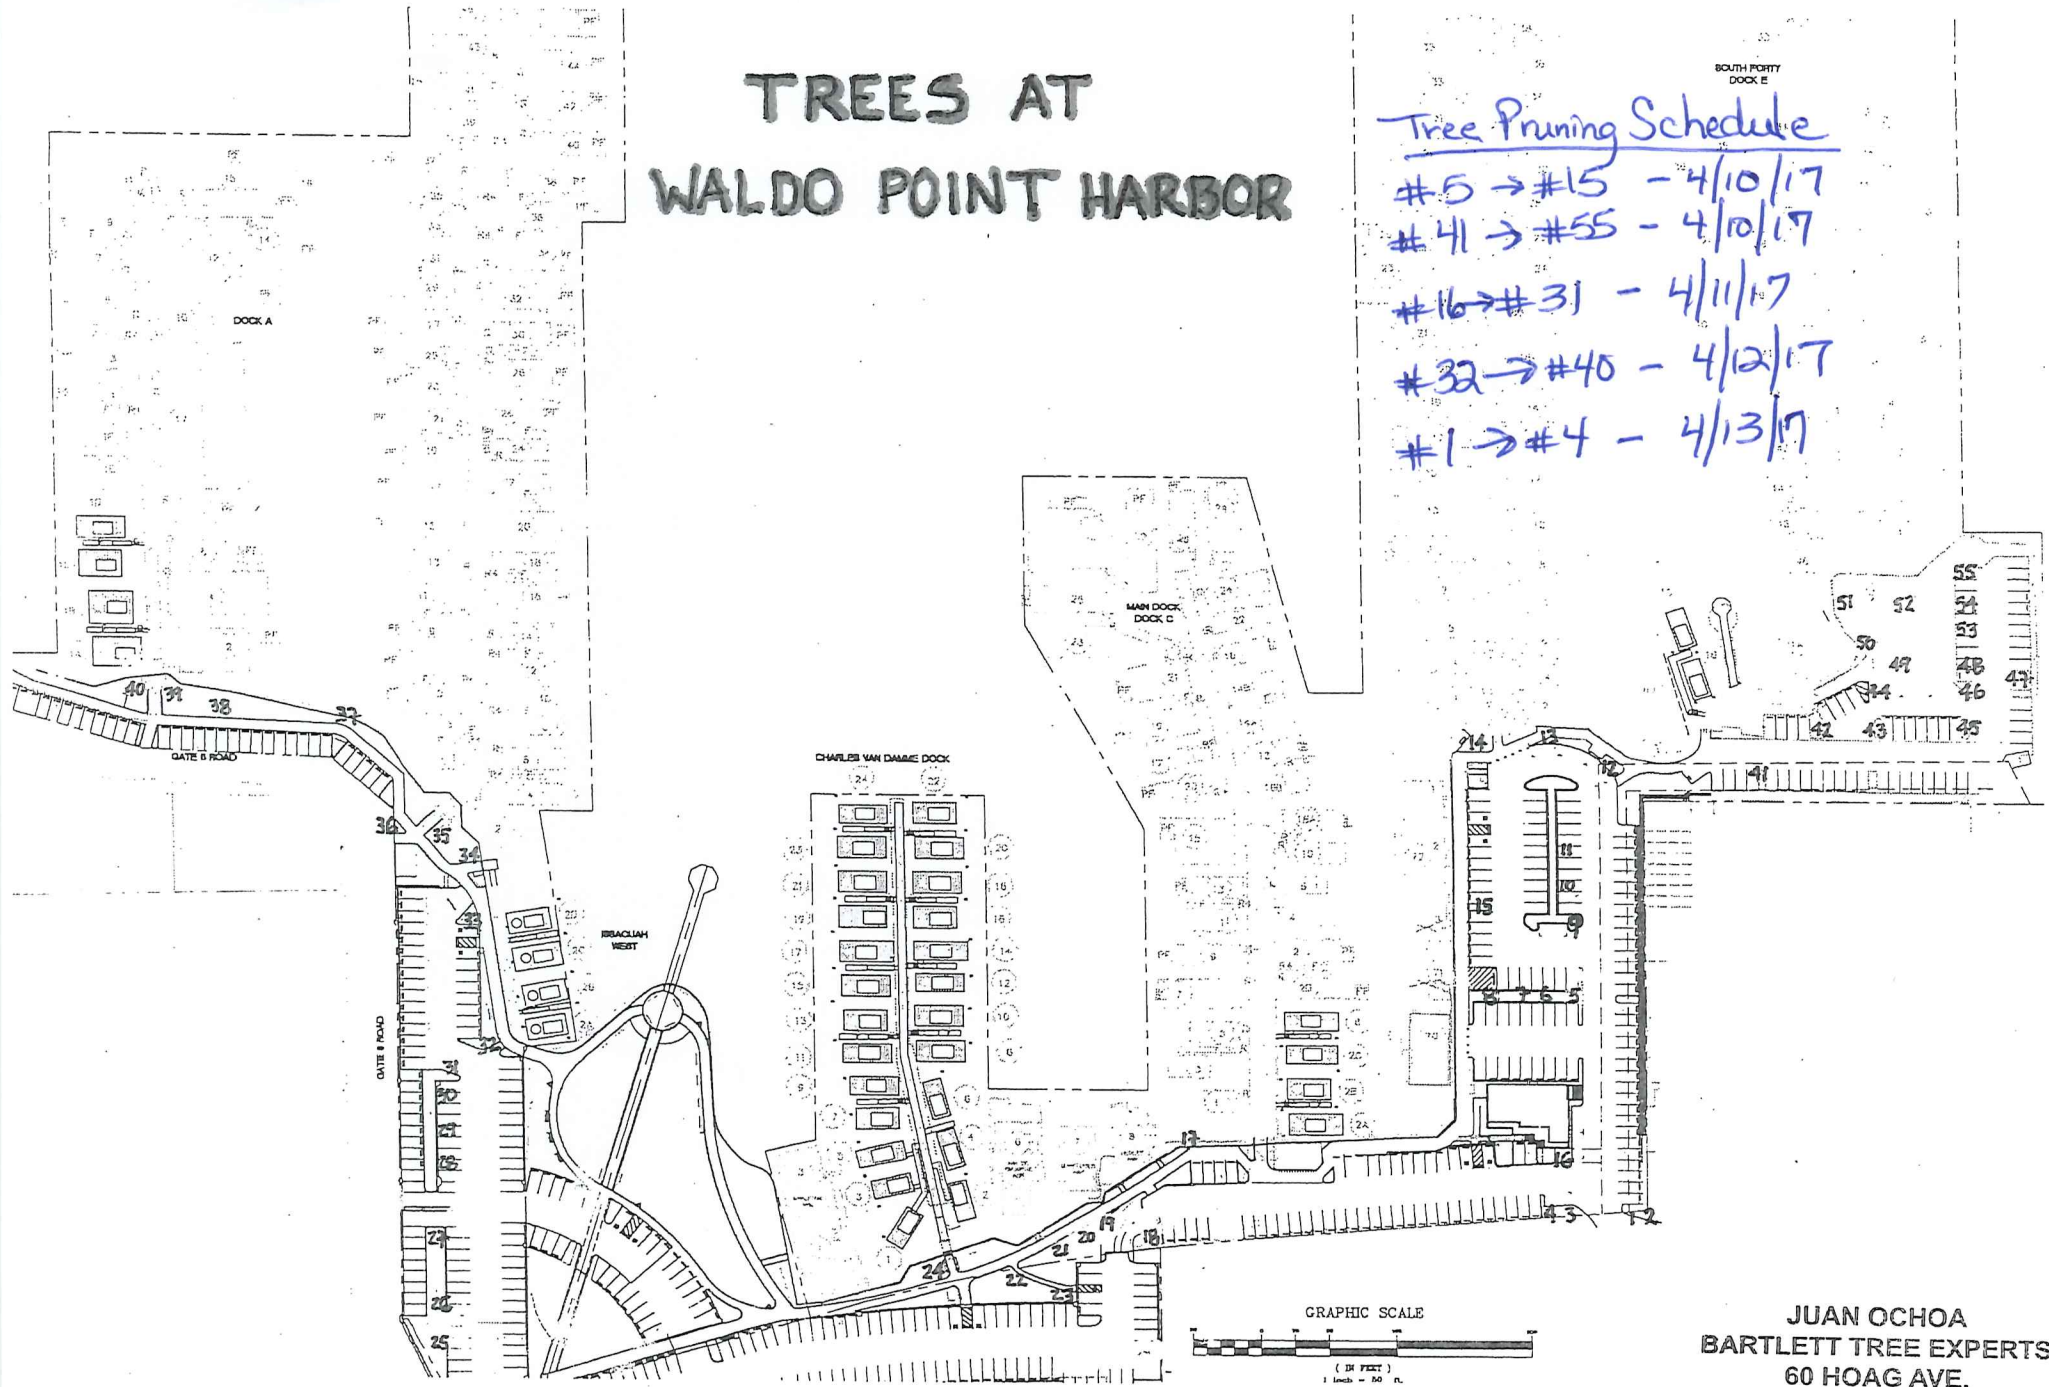

TREES AT WALDO POINT HARBOR

SOUTH POINT
DOCK E

Tree Pruning Schedule

- #5 → #15 - 4/10/17
- #41 → #55 - 4/10/17
- #16 → #31 - 4/11/17
- #32 → #40 - 4/12/17
- #1 → #4 - 4/13/17

JUAN OCHOA
BARTLETT TREE EXPERTS
 60 HOAG AVE.
 SAN RAFAEL, CA 94901
 (415) 472-4300- FAX:(415) 472-8650
 email - jochoa@bartlett.com